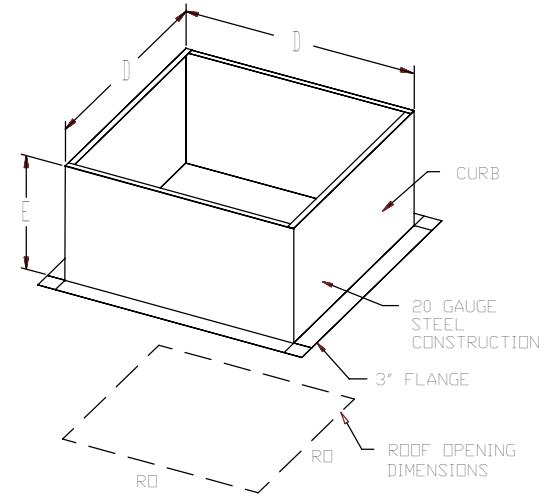

CBD SERIES DOWNBLAST EXHAUST FANS

FEATURES:

- ROOF MOUNTED FANS
- UL705
- AMCA SOUND AND AIR CERTIFIED
- WIRING FROM MOTOR TO DISCONNECT SWITCH
- DISCONNECT SWITCH
- STANDARD BIRD SCREEN

OPTIONS:

- HINGED FAN
- PITCHED CURB
- INSULATED CURB
- BACKDRAFT DAMPER

BACKDRAFT DAMPER INSTALLATION

PITCHED CURBS ARE AVAILABLE FOR PITCHED ROOFS.  
SPECIFY PITCH:  
EXAMPLE: 7/12 PITCH = 30° SLOPE

CBD BELT DRIVE CENTRIFUGAL DOWNBLAST EXHAUST FANS DIMENSIONAL DATA

FAN MODEL	HT	W	B	C	R	RD	WEIGHT LB
CBD-07	25	26 1/4	2	21	12 1/8	16	90
CBD-08	25	26 1/4	2	21	12 1/8	16	90
CBD-09	25	26 1/4	2	21	12 1/8	16	90
CBD-11	25	26 1/4	2	21	12 1/8	16	105
CBD-13	26 3/4	29 5/8	2	21	13 1/4	16	105
CBD-15	30 5/8	33 1/4	2	24 3/4	14 7/8	20	130
CBD-18	32 3/4	38 1/4	2	28	16 1/2	24	190
CBD-20	32 1/4	38 1/4	2	28	18	24	195
CBD-24	37 1/4	42 1/2	2	33	23 7/8	28	215
CBD-30	40	52	2	40	24	36	380
CBD-36	45 9/16	63 7/16	2	44	25 1/4	40	470

CURB DIMENSIONAL DATA

FAN MODEL	D	E
CBD-07	19 1/2	12
CBD-08	19 1/2	12
CBD-09	19 1/2	12
CBD-11	19 1/2	12
CBD-13	19 1/2	12
CBD-15	23	12
CBD-18	26 1/2	12
CBD-20	26 1/2	12
CBD-24	31 1/2	12
CBD-30	38 1/2	12
CBD-36	42 1/2	12