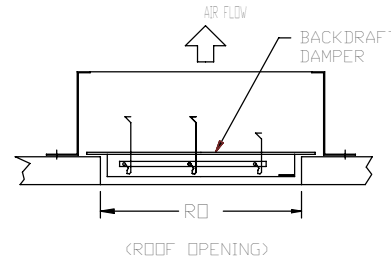

CBD SERIES DOWNBLAST EXHAUST FANS

FEATURES:

- ROOF MOUNTED FANS
- UL705
- AMCA SOUND AND AIR CERTIFIED
- WIRING FROM MOTOR TO DISCONNECT SWITCH
- DISCONNECT SWITCH
- STANDARD BIRD SCREEN

OPTIONS:

- HINGED FAN
- PITCHED CURB
- INSULATED CURB
- BACKDRAFT DAMPER

BACKDRAFT DAMPER INSTALLATION

PITCHED CURBS ARE AVAILABLE FOR PITCHED ROOFS.  
SPECIFY PITCH:  
EXAMPLE: 7/12 PITCH = 30° SLOPE

CBD BELT DRIVE CENTRIFUGAL DOWNBLAST EXHAUST FANS DIMENSIONAL DATA

FAN MODEL	HT	W	B	C	R	RD	WEIGHT LB
CBD-07	25	26 1/4	2	21	12 1/8	16	90
CBD-08	25	26 1/4	2	21	12 1/8	16	90
CBD-09	25	26 1/4	2	21	12 1/8	16	90
CBD-11	25	26 1/4	2	21	12 1/8	16	105
CBD-13	26 3/4	29 5/8	2	21	13 1/4	16	105
CBD-15	30 5/8	33 1/4	2	24 3/4	14 7/8	20	130
CBD-18	32 3/4	38 1/4	2	28	16 1/2	24	190
CBD-20	32 1/4	38 1/4	2	28	18	24	195
CBD-24	37 1/4	42 1/2	2	33	23 7/8	28	215
CBD-30	40	52	2	40	24	36	380
CBD-36	45 9/16	63 7/16	2	44	25 1/4	40	470

CURB DIMENSIONAL DATA

FAN MODEL	D	E
CBD-07	19 1/2	12
CBD-08	19 1/2	12
CBD-09	19 1/2	12
CBD-11	19 1/2	12
CBD-13	19 1/2	12
CBD-15	23	12
CBD-18	26 1/2	12
CBD-20	26 1/2	12
CBD-24	31 1/2	12
CBD-30	38 1/2	12
CBD-36	42 1/2	12

DIMENSIONS SUBJECT TO CHANGE WITHOUT NOTICE. DRAWING NOT TO BE USED FOR CONSTRUCTION.

			DOWNBLAST ROOF EXHAUST FAN		
			CBD SERIES BELT DRIVE SUBMITTAL		
REV	DATE	BY	J. E. EVANS   13 MAR. 2008   CBD GENERAL SUBMITTAL.dft		