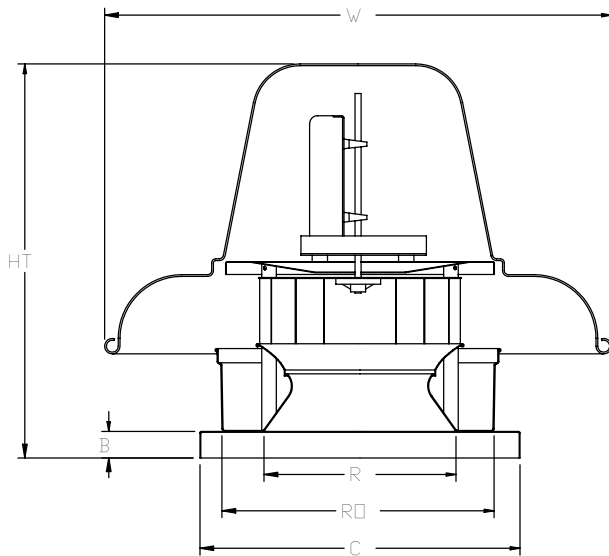

CBD BELT DRIVE CENTRIFUGAL DOWNBLAST EXHAUST FANS DIMENSIONAL DATA

CBD SERIES DOWNBLAST EXHAUST FANS

FEATURES:

- ROOF MOUNTED FANS
- UL705
- AMCA SOUND AND AIR CERTIFIED
- WIRING FROM MOTOR TO DISCONNECT SWITCH
- DISCONNECT SWITCH
- STANDARD BIRD SCREEN

OPTIONS:

- HINGED FAN
- PITCHED CURB
- INSULATED CURB
- BACKDRAFT DAMPER